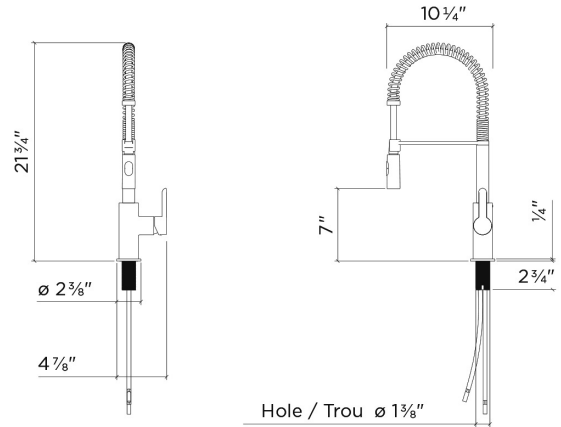

306216 | PEAK

TOPMOUNT KITCHEN FAUCET

Specifications

Model	306216
Collection	Peak
Finish	Brushed Nickel

Recommended accessories

Soap Dispenser	306015
----------------	--------

Features

- Made in Italy
- Solid brass construction
- Available in two finishes
- Single hole installation
- 360° swivel flexible spout
- Dual jet spray head
- Locking spray jet mode
- Descaling system, for easy cleaning
- 8-5/8" projection
- Forward (90°) and lateral (30°) lever handle rotation, no interference with backsplash
- Braided stainless steel water supply hoses 18" long, with 3/8" fittings
- 2,2 gpm (8,3 L/min.) flow rate aerator
- Ceramic cartridge
- ASME A112.18.1 / CSA B125.1 (pending)
- NSF / ANSI 61 compliant, low lead content
- ADA compliant