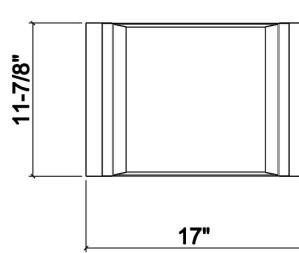

205332 | TRAY

STAINLESS STEEL SINK ACCESSORY

Specifications

Model	205332
Collection	Tray
Compatible bowl dimension (front-to-back)	16"
Overall dimensions	12" × 17" × 2 1/4"

Warranty

Home Refinements offers a 1-YEAR LIMITED WARRANTY following the purchase date for all mobile parts, options and accessories against defects of material and workmanship. This warranty is limited to defects or damages resulting from a normal residential use. For further details on our product warranty, please refer to our catalog or Web site.