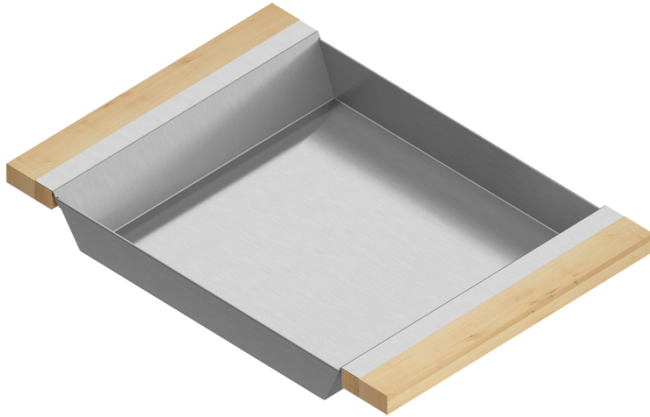

205332 | TRAY

STAINLESS STEEL SINK ACCESSORY

Specifications

Model	205332
Collection	Tray
Compatible bowl dimension (front-to-back)	16"
Overall dimensions	12" × 17" × 2 1/4"

Warranty

Home Refinements offers a 1-YEAR LIMITED WARRANTY following the purchase date for all mobile parts, options and accessories against defects of material and workmanship. This warranty is limited to defects or damages resulting from a normal residential use. For further details on our product warranty, please refer to our catalog or Web site.

Features

- Can be used on top of sink to create extra workspace or on countertop
- Ideal to prepare or to serve food
- Innovative and functional design to match with other standard Home Refinements accessories
- 100% premium hard rock maple or walnut handles for high quality and durability
- Rubber-tipped footings for better stability and protection
- 304 series stainless steel (18/10)
- Elegant no. 4 brushed finish that matches the appliances