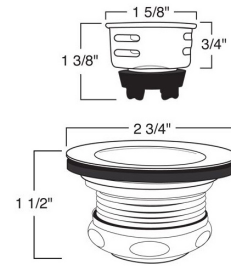

100086 | DRAIN

STAINLESS STEEL SINK ACCESSORY

Specifications

Model	100086
Collection	Drain
Diameter	2"
Finish	Polished Chrome

Features

- Solid brass construction
- Removable basket strainer
- Available in two finishes
- Fits standard 2" diameter drain opening
- Fits stainless steel sinks