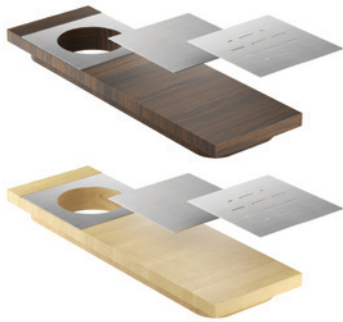

## SET THE STAGE FOR SOMETHING GOOD

A beautiful addition to any kitchen, these highly-resistant cutting boards are available in maple or walnut. Practical and attractive, they're the perfect complement to your Home Refinements sink.

- MADE OF HIGH-QUALITY, DURABLE MAPLE OR WALNUT
- IDEAL FOR COUNTER TOP OR AS A SPACE-SAVER RIGHT OVER THE SINK
- INNOVATIVE AND FUNCTIONAL DESIGN THAT COMPLEMENTS STANDARD HOME REFINEMENTS ACCESSORIES
- SEALED WITH OIL AND BEE'S WAX
- SAFE FOR CUTTING AND PREPARING FOOD

## Presentation board

Includes 3 interchangeable stainless steel plates

Essence	For bowl (front-to-back) size	Dimensions	Product
Walnut	16"	6" x 17" x 1½"	210069
	17"	6" x 18" x 1½"	210070
	18"	6" x 19" x 1½"	210071
Maple	16"	6" x 17" x 1½"	210072
	17"	6" x 18" x 1½"	210073
	18"	6" x 19" x 1½"	210074

## Cutting board

Essence	For bowl (front-to-back) size	Dimensions	Product
Walnut	16"	6" x 17" x 1½"	210075
	17"	6" x 18" x 1½"	210076
	18"	6" x 19" x 1½"	210077
Maple	16"	6" x 17" x 1½"	210078
	17"	6" x 18" x 1½"	210079
	18"	6" x 19" x 1½"	210080