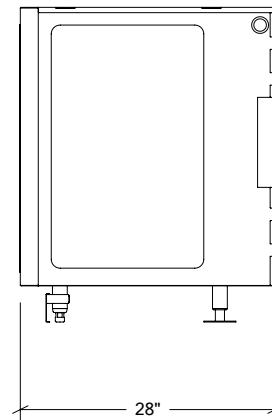

### Specifications

Width:	4"
Depth:	28"
Material:	Stainless Steel 304
Thickness:	18 ga
Finish:	Brushed
Nbr doors / drawers	n/a
Hinges Position:	n/a
Handle:	n/a
Installation:	Between Cabinets
Packing dimensions:	31 1/8" x 36 1/8" x 8 1/8"