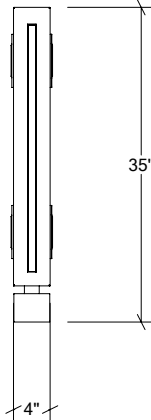

## HROK-LEDL-800037

4" Linear LED Lighting module

### Specifications

Width:	4"
Depth:	28"
Material:	Stainless Steel 304
Thickness:	18 ga
Finish:	Brushed
Nbr doors / drawers	n/a
Hinges Position:	n/a
Handle:	n/a
Installation:	Between Cabinets
Packing dimensions:	31 1/8" x 36 1/8" x 8 1/8"