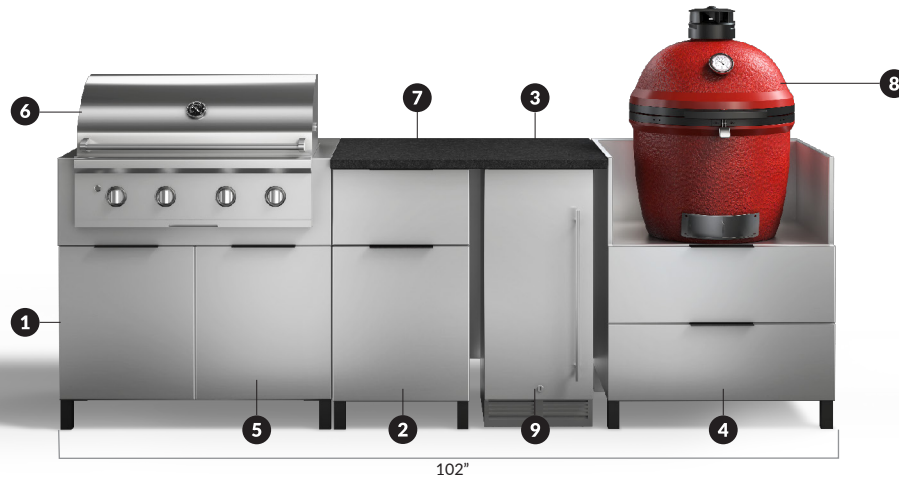

HR-ESKGCAR-N | ESSENCE

FOUR (4) MODULE SET, GAS AND CHARCOAL GRILLS

Specifications

Collection	Nature
Length	102"
Height	36"
Depth	25 1/2"
Material	Stainless Steel 304
Thickness	18ga
Finish	Brushed

This set includes.

STAINLESS STEEL CABINETS

HR-ESKGR36HCOY-N | ESSENCE

GAS GRILL BASE CABINET 2 DOORS WITH STAND FOR COYOTE C2SL30

Specifications

Collection	Nature
Width	36"
Depth	24"
Material	Stainless Steel 304
Thickness	18 ga
Finish	Brushed
Nbr doors / drawers	2
Hinges Position	0
Handle	N/A
Installation	Self-Standing

Recommended accessories

Tank base sliding base	HR-ESACC-N
------------------------	------------

Features

- Base cabinet and stand set compatible with 30" COYOTE grill model C2SL30.
- Construction with knock-outs giving access under cabinets for easy plumbing and electric installation (if necessary).
- Modular system to optimize space and create a personalized outdoor kitchen area.
- Optimal air circulation from back, bottom and sides of the cabinet.
- Self-standing cabinet finished on all 4 sides providing flexible placement in island kitchen style or simply leaned against a wall.
- ESSENCE collection cabinets for a refined and unified look. Elegant brushed finish that matches grills and appliances.
- Superior corrosion resistance thanks to commercial grade 18 gauge 304 (18/10) stainless steel.
- Environmentally friendly product made with 100% recyclable stainless steel.
- Modules are delivered fully assembled.
- Proudly designed and made by hand in Canada.
- **WARNING** : Refer to the manufacturer's documentation to confirm the recommended clearance for installing the grill in a covered environment or near surfaces.