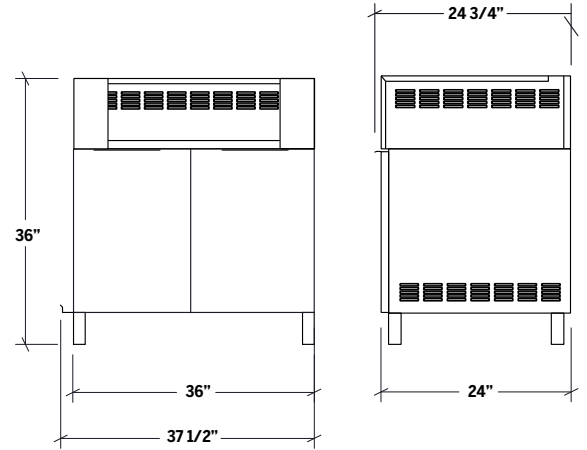

HR-ESKGCAR-N | ESSENCE

FOUR (4) MODULE SET, GAS AND CHARCOAL GRILLS

Specifications

Collection	Nature
Length	102"
Height	36"
Depth	25 1/2"
Material	Stainless Steel 304
Thickness	18ga
Finish	Brushed

This set includes.

ITEM	SKU	DESCRIPTION	LENGTH	QUANTITY
1	HR-ESGR36HCOY-N	Gaz Grill Base Cabinet 2 doors with COYOTE C2SL30 Grill	36 "	1
2	HR-ESSTTR18-N	Recycling Pull-Out cabinet	18 "	1
3	HR-ESAP18-N	Appliance Back Panel	18 "	1
4	HR-ESGRC30CL2-N	Charcoal Grill Base Cabinet 2 drawers with Kamado Grill	30 "	1
5	HR-ESACC-N	Tank base pull-out drawer	13 7/8"	1
6	HR-ESCTGL36-N	Black granit countertop	36 "	1
7	C2SL30	COYOTE Built-In Grill S-Series 30"	30"	1
8	KJ23NRHC	KAMADO JOE Classic II	-	1
9	HR-RUO-15-1	Outdoor Refrigerator for Undercounter Installation,15", Single Zone	15"	1

STAINLESS STEEL CABINETS

HR-ESKGR36HCOY-N | ESSENCE

GAS GRILL BASE CABINET 2 DOORS WITH STAND FOR COYOTE C2SL30

Specifications

Collection	Nature
Width	36"
Depth	24"
Material	Stainless Steel 304
Thickness	18 ga
Finish	Brushed
Nbr doors / drawers	2
Hinges Position	0
Handle	N/A
Installation	Self-Standing