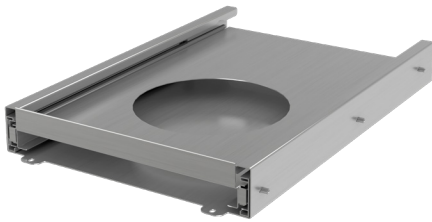

STAINLESS STEEL CABINETS

HR-ESACC-N | ESSENCE

TANK BASE SLIDING BASE

Specifications

Collection	Nature
Width	13 7/8"
Depth	21 1/4"
Material	Stainless Steel 304
Thickness	18 ga
Finish	Brushed
Nbr doors / drawers	N/A
Hinges Position	0
Handle	N/A
Installation	Assembly to Base

Features

- Sliding base for propane tank (20 lbs) easily installed to the gas grill base cabinet 2 doors.
- Elegant brushed finish that matches grills and appliances.
- Soft-close hardware for soft and quiet closing of cabinets.
- Superior corrosion resistance thanks to commercial grade 18 gauge 304 (18/10) stainless steel.
- Environmentally friendly product made with 100% recyclable stainless steel.
- Proudly designed and made by hand in Canada.

Warranty

Home Refinements offers a LIMITED LIFETIME WARRANTY on the fixed components of its stainless steel cabinets as well as a 2-YEARS LIMITED WARRANTY for all mobile parts and hardware (Hinges, slides, locks) against defects of material and workmanship all of which is applied following the purchase date. This warranty is limited to defects or damages resulting from a normal residential use. For further details on our product warranty, please refer to our catalog or Web site.