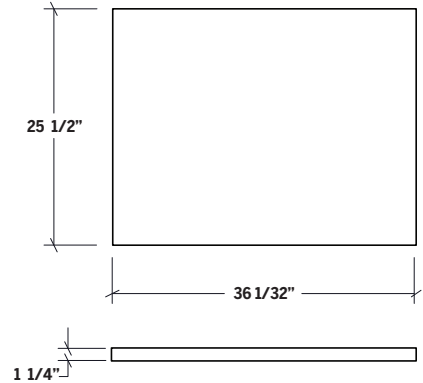

STAINLESS STEEL CABINETS

HR-ESCTGL36-N | ESSENCE

BLACK GRANIT COUNTERTOP

Specifications

Collection	Nature
Width	36"
Depth	25 1/2"
Thickness	1 1/4"
Material	Cambrian Black Granit
Finish	Antique
Installation	Assembly to Base

Features

- Convenient granit countertop perfect for outdoor area.
- Modular system to be installed with ESSENCE cabinet.
- Long-lasting and easy maintenance.
- Proudly designed and made in Canada.

Warranty

Home Refinements offers a LIMITED LIFETIME WARRANTY on the fixed components of its stainless steel cabinets as well as a 2-YEARS LIMITED WARRANTY for all mobile parts and hardware (Hinges, slides, locks) against defects of material and workmanship all of which is applied following the purchase date. This warranty is limited to defects or damages resulting from a normal residential use. For further details on our product warranty, please refer to our catalog or Web site.