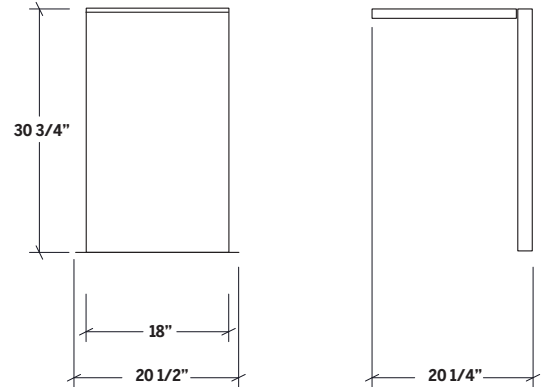

STAINLESS STEEL CABINETS

HR-ESAP18-N | ESSENCE

APPLIANCE BACK PANEL

Specifications

Collection	Nature
Width	18"
Depth	2"
Material	Stainless Steel 304
Thickness	18 ga
Finish	Brushed
Nbr doors / drawers	N/A
Hinges Position	0
Handle	N/A
Installation	Self-Standing

Features

- The 18" appliance back panel is used behind a 15" appliance to create a flush surface between cabinets.
- Support brackets included for fixing a countertop.
- Modular system to optimize space and create a personalized outdoor kitchen area.
- ESSENCE collection module for a refined and unified look. Elegant brushed finish that matches grills and appliances.
- Superior corrosion resistance thanks to commercial grade 18 gauge 304 (18/10) stainless steel.
- Environmentally friendly product made with 100% recyclable stainless steel.
- Proudly designed and made by hand in Canada.

Warranty

Home Refinements offers a LIMITED LIFETIME WARRANTY on the fixed components of its stainless steel cabinets as well as a 2-YEARS LIMITED WARRANTY for all mobile parts and hardware (Hinges, slides, locks) against defects of material and workmanship all of which is applied following the purchase date. This warranty is limited to defects or damages resulting from a normal residential use. For further details on our product warranty, please refer to our catalog or Web site.