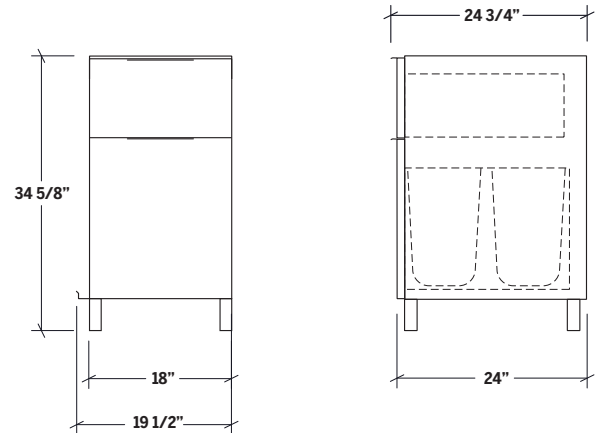

STAINLESS STEEL CABINETS

HR-ESKGR36HCOY-N | ESSENCE

GAS GRILL BASE CABINET 2 DOORS WITH STAND FOR COYOTE C2SL30

Specifications

Collection	Nature
Width	36"
Depth	24"
Material	Stainless Steel 304
Thickness	18 ga
Finish	Brushed
Nbr doors / drawers	2
Hinges Position	0
Handle	N/A
Installation	Self-Standing

STAINLESS STEEL CABINETS

HR-ESSTTR18-N | ESSENCE

RECYCLING PULL-OUT DRAWER CABINET

Specifications

Collection	Nature
Width	18"
Depth	24"
Material	Stainless Steel 304
Thickness	18 ga
Finish	Brushed
Nbr doors / drawers	2
Hinges Position	0
Handle	N/A
Installation	Self-Standing