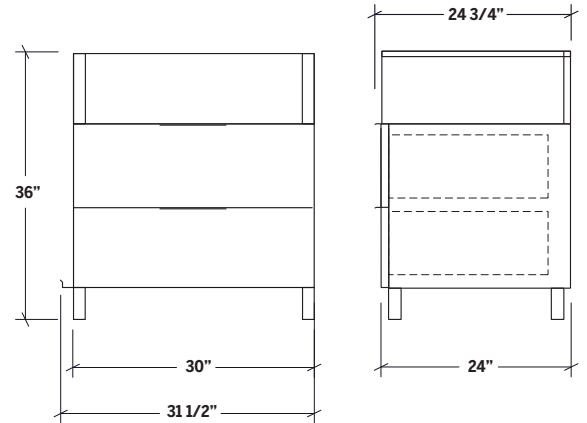

STAINLESS STEEL CABINETS

HR-ESSTTR18-N | ESSENCE

RECYCLING PULL-OUT DRAWER CABINET

Specifications

Collection	Nature
Width	18"
Depth	24"
Material	Stainless Steel 304
Thickness	18 ga
Finish	Brushed
Nbr doors / drawers	2
Hinges Position	0
Handle	N/A
Installation	Self-Standing

STAINLESS STEEL CABINETS

HR-ESAP18-N | ESSENCE

APPLIANCE BACK PANEL

Specifications

Collection	Nature
Width	18"
Depth	2"
Material	Stainless Steel 304
Thickness	18 ga
Finish	Brushed
Nbr doors / drawers	N/A
Hinges Position	0
Handle	N/A
Installation	Self-Standing

STAINLESS STEEL CABINETS

HR-ESKGRC30A-N | ESSENCE

CHARCOAL GRILL BASE CABINET 2 DRAWERS WITH STAND

Specifications

Collection	Nature
Width	30"
Depth	24"
Material	Stainless Steel 304
Thickness	18 ga
Finish	Brushed
Nbr doors / drawers	2
Hinges Position	0
Handle	N/A
Installation	Self-Standing