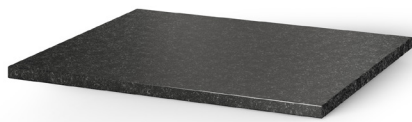

STAINLESS STEEL CABINETS

HR-ESCTGL36-N | ESSENCE

BLACK GRANIT COUNTERTOP

Specifications

Collection	Nature
Width	36"
Depth	25 1/2"
Thickness	1 1/4"
Material	Cambrian Black Granit
Finish	Antique
Installation	Assembly to Base

Features

- Convenient granit countertop perfect for outdoor area.
- Modular system to be installed with ESSENCE cabinet.
- Long-lasting and easy maintenance.
- Proudly designed and made in Canada.

Warranty

Home Refinements offers a LIMITED LIFETIME WARRANTY on the fixed components of its stainless steel cabinets as well as a 2-YEARS LIMITED WARRANTY for all mobile parts and hardware (Hinges, slides, locks) against defects of material and workmanship all of which is applied following the purchase date. This warranty is limited to defects or damages resulting from a normal residential use. For further details on our product warranty, please refer to our catalog or Web site.