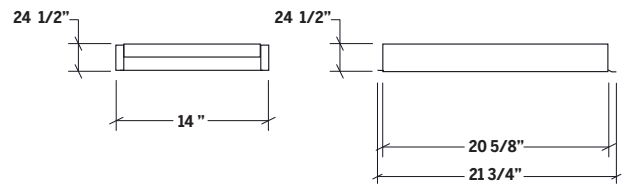

STAINLESS STEEL CABINETS

HR-ESACC-N | ESSENCE

TANK BASE SLIDING BASE

Specifications

Collection	Nature
Width	13 7/8"
Depth	21 1/4"
Material	Stainless Steel 304
Thickness	18 ga
Finish	Brushed
Nbr doors / drawers	N/A
Hinges Position	0
Handle	N/A
Installation	Assembly to Base

Features

- Sliding base for propane tank (20 lbs) easily installed to the gas grill base cabinet 2 doors.
- Elegant brushed finish that matches grills and appliances.
- Soft-close hardware for soft and quiet closing of cabinets.
- Superior corrosion resistance thanks to commercial grade 18 gauge 304 (18/10) stainless steel.
- Environmentally friendly product made with 100% recyclable stainless steel.
- Proudly designed and made by hand in Canada.

Warranty

Home Refinements offers a LIMITED LIFETIME WARRANTY on the fixed components of its stainless steel cabinets as well as a 2-YEARS LIMITED WARRANTY for all mobile parts and hardware (Hinges, slides, locks) against defects of material and workmanship all of which is applied following the purchase date. This warranty is limited to defects or damages resulting from a normal residential use. For further details on our product warranty, please refer to our catalog or Web site.